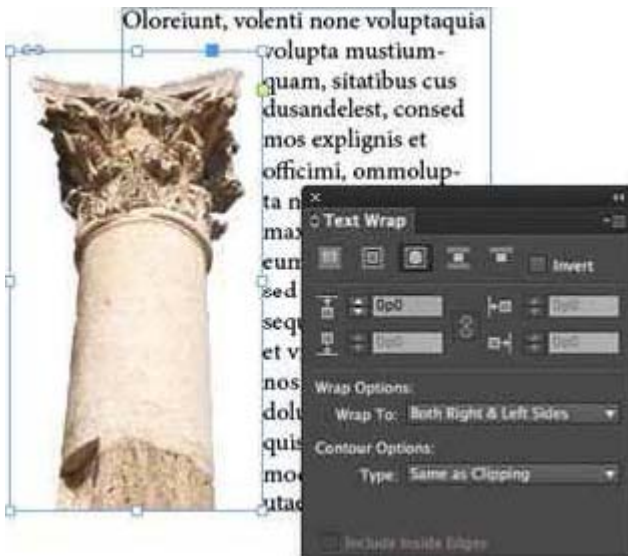

D. Video

**Answer: A**

5. Click the Exhibit tab to see the exhibit.

You want to wrap text around the irregular outline of this transparent Photoshop PSD image.

In the Text Wrap panel, which option will wrap text around the shape most efficiently?