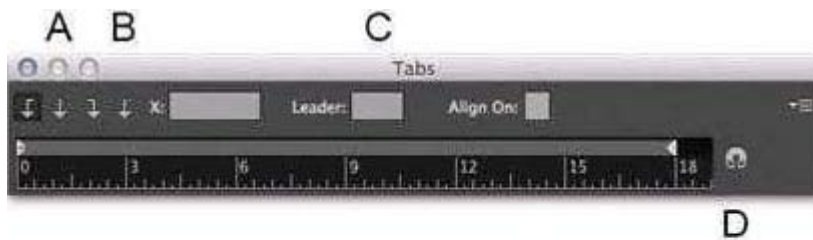

# IT 认证电子书

质 量 更 高 服 务 更 好

半年免费升级服务

<http://www.itrenzheng.com>

**Exam** : **9A0-382**

**Title** : Adobe Experience Manager  
Component Developer  
Exam

**Version** : DEMO

1. Why would you want to use the Gradient panel instead of the Swatches panel when applying a gradient to a frame?

**Answer: C**

2. Click the Exhibit tab to see the exhibit.

Fugia nimolo ..... 11/16  
Platecu lparunt autae ..... 1/4  
Consequiae con corepta ..... 1/16  
Evelles magnien ..... 13/16

You want to set up tabular content as shown.